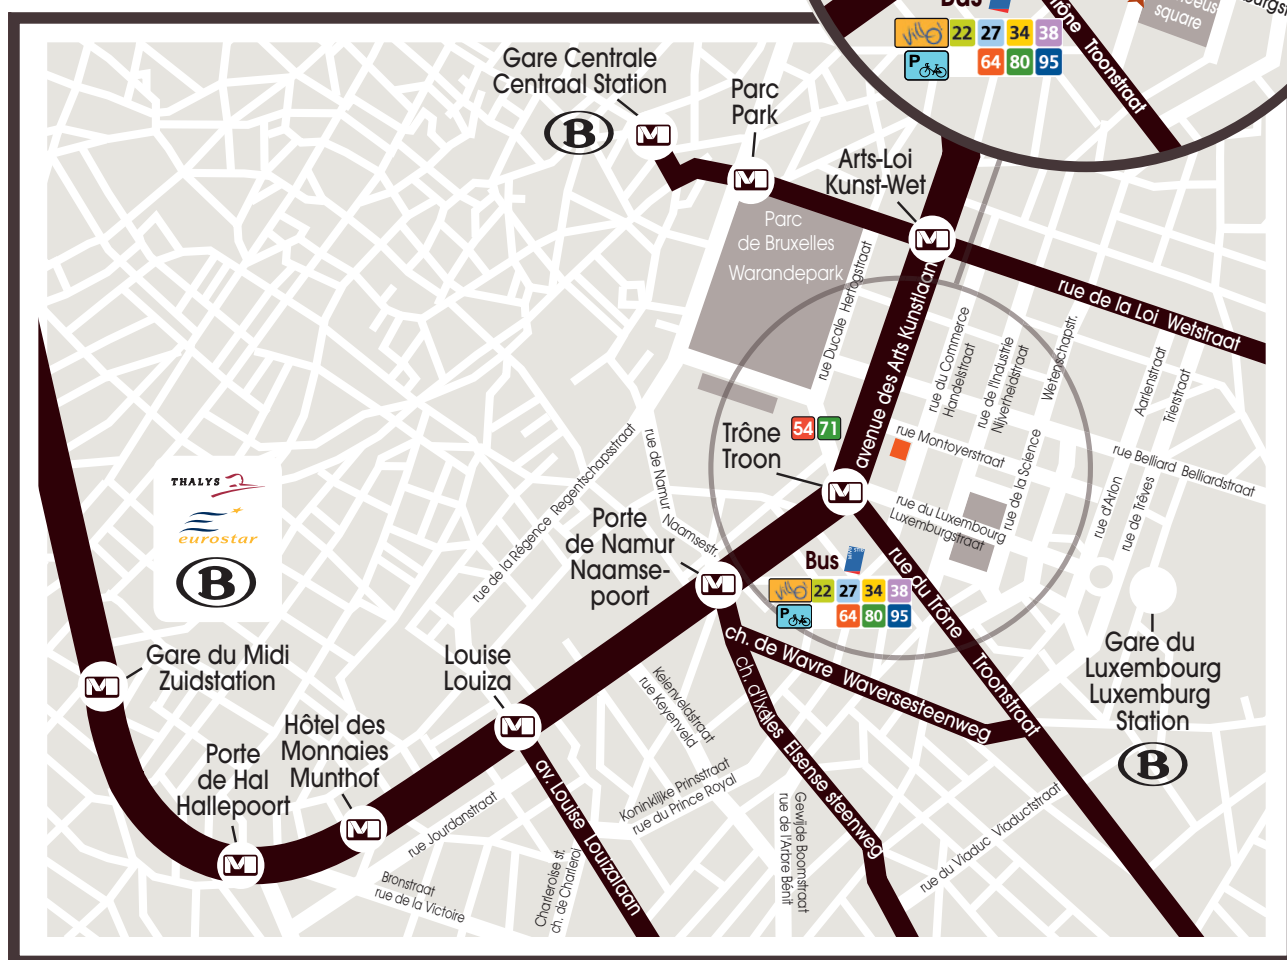

ADDRESS

Credendo
rue Montoyerstraat 3
1000 Brussels, Belgium
T +32 2 788 88 00

www.credendo.com

By metro

Station Trône (line 2 or 6) : 1 minute walking distance
Station Arts-Loi (line 1 or 5) : 4 minutes walking distance

By train

Brussels Midi station
Brussels Central station
Brussels Luxembourg station

By metro (line 2 or 6) : 10 minutes
By metro (line 1 or 5, then line 2 or 6 via Arts-Loi) : 15 minutes or 15 minutes walking distance
10 minutes walking distance

By bicycle or by car

Parking available for visitors via rue du Commerce